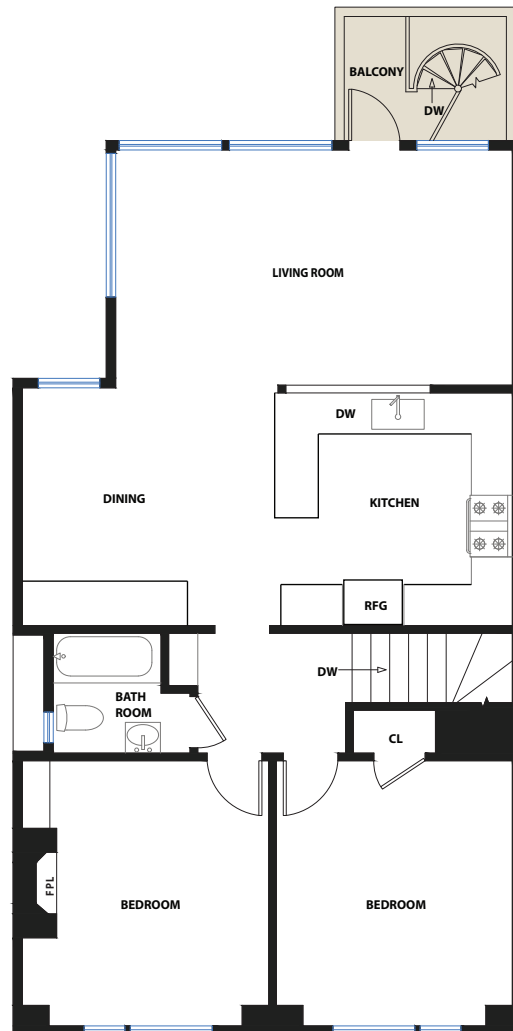

## INTERIOR SQ FT INFORMATION

**LIVING SPACE:** 1,632 Sq Ft\*

Main Level 1,019  
Lower Level 613

**NON-LIVING SPACE:** 965 Sq Ft\*

Garage 296  
Balcony 59  
Deck 1 76  
Deck 2 164  
Deck 3 370

### APPROXIMATE TOTAL

Living & Non-Living Space: 2,597 Sq Ft\*

**LOWER LEVEL**

**UPPER LEVEL**