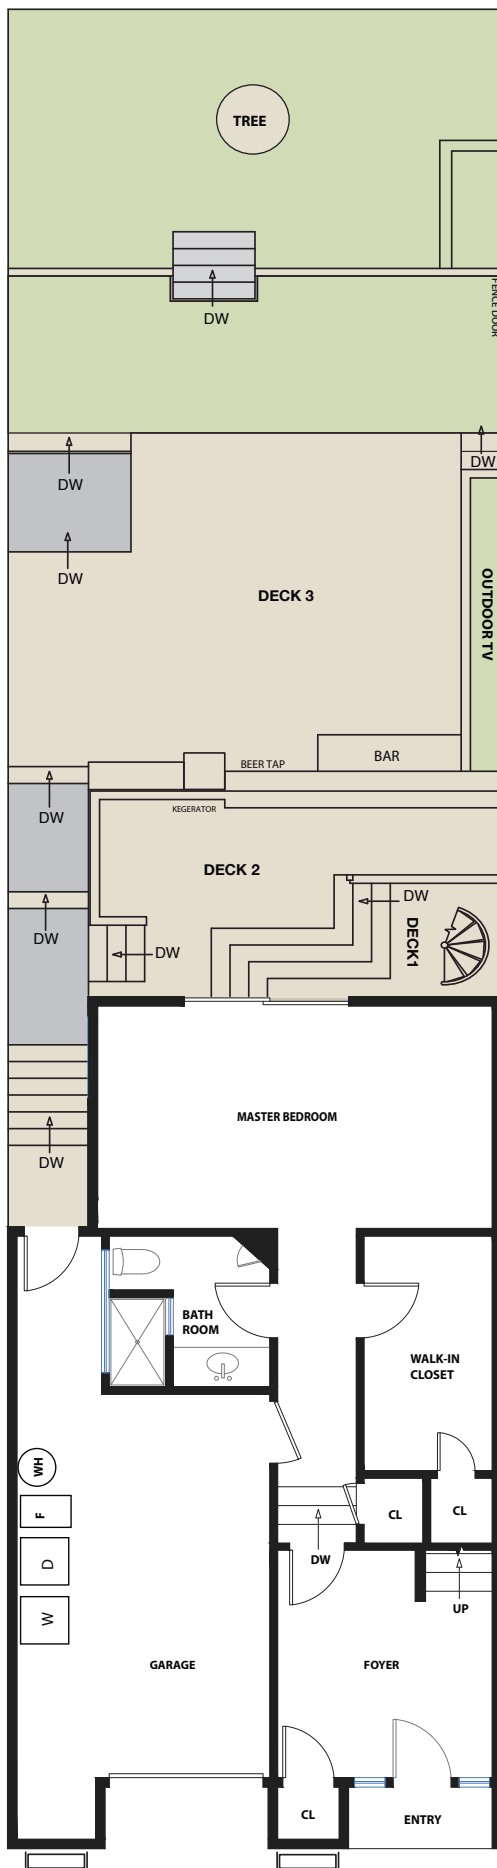

## INTERIOR SQ FT INFORMATION

**LIVING SPACE:** 1,632 Sq Ft\*

Main Level 1,019  
Lower Level 613

**NON-LIVING SPACE:** 965 Sq Ft\*

Garage 296  
Balcony 59  
Deck 1 76  
Deck 2 164  
Deck 3 370

### APPROXIMATE TOTAL

Living & Non-Living Space: 2,597 Sq Ft\*

**LOWER LEVEL**

**UPPER LEVEL**